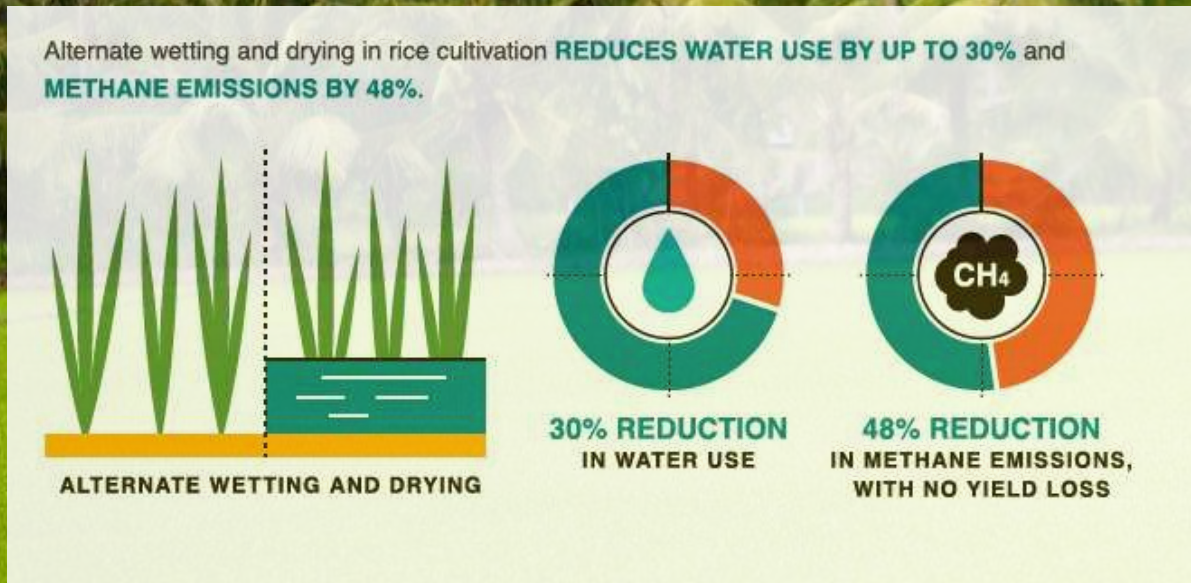

Ilgspējīgas rīsu audzēšanas prakses uzraudzīšana Vjetnamā